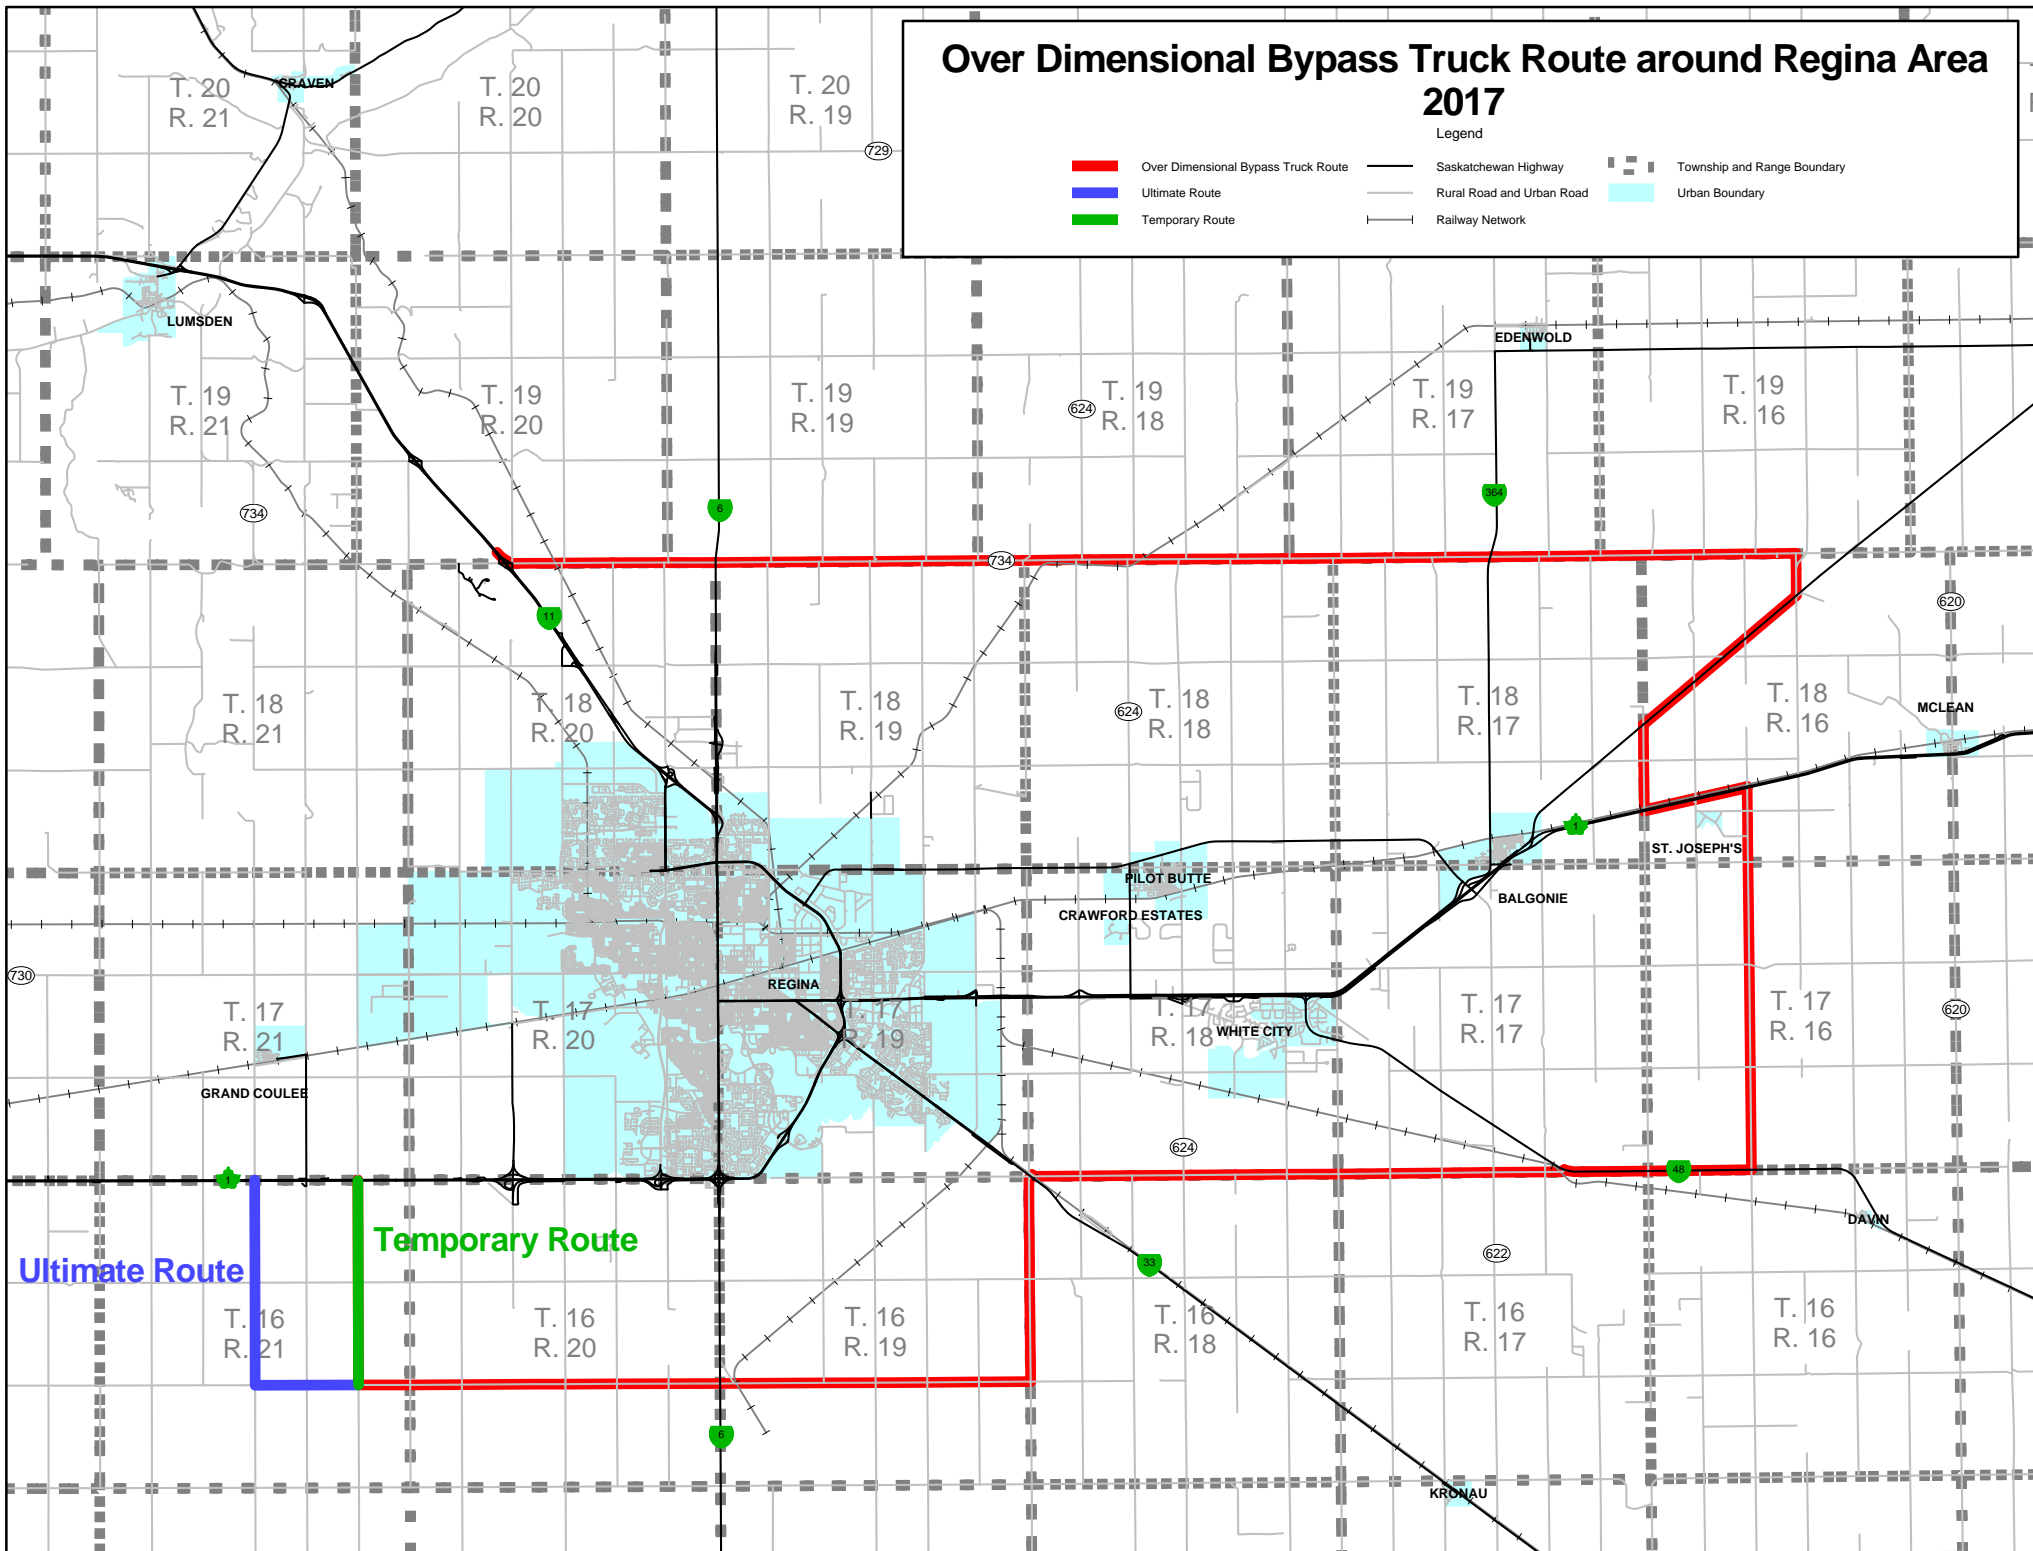

Over Dimensional Bypass Truck Route around Regina Area 2017

Legend

- Over Dimensional Bypass Truck Route
- Ultimate Route
- Temporary Route
- Saskatchewan Highway
- Rural Road and Urban Road
- Township and Range Boundary
- Urban Boundary
- Railway Network

Ultimate Route

Temporary Route